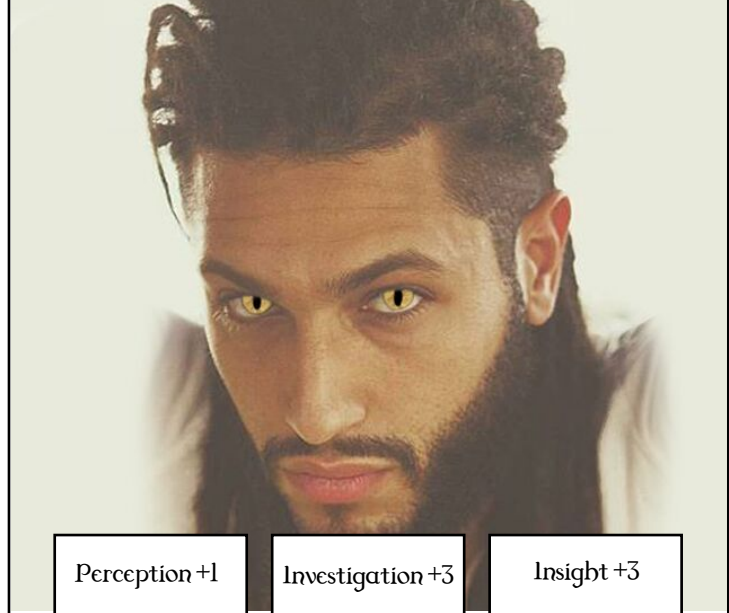

# Erevis

Shadar-Kai Ranger (archeologist)

--	--

Stealth +7

Sleight of Hand +5

Acrobatics +5

Survival +4

Perception +4

# Hessutali

Yuan-ti Warlock (background)

--	--

Animal Handling +4

Nature +3

Survival +4

Acrobatics +3

Perception +1